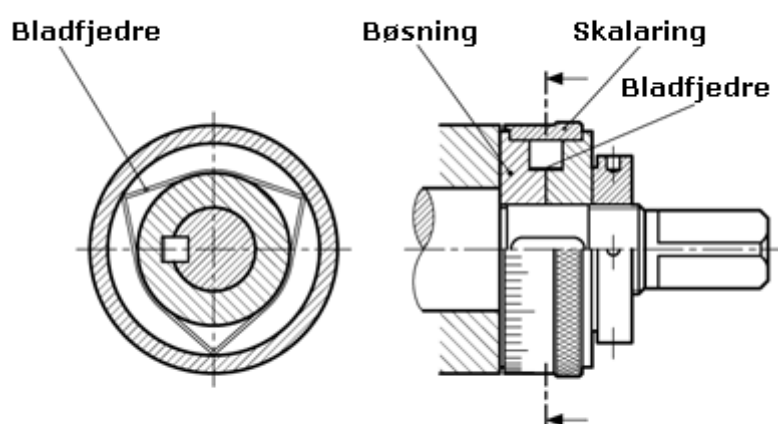

Article number: 2026440MCRS

Description: E+G GN 264
outside diameter 40 mm, 32 mm bore

Measures

Bore	= -
External diameter	= 40
Handle diameter	= 43
Internal diameter	= 32
Item	= -
Item	= -
Item	= -
Length	= 23.7